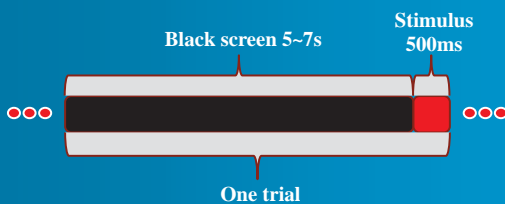

• Experiment Design