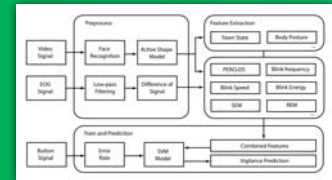

• Part 0: Eye Wander System (2010) [\[youtube\]](#)

• Eye-controlled Phone

Screen Lock

Text Auto-scroll

Photo-viewer

• Part I: ICONIP 2012

- Online Vigilance Analysis Combining Video and Electrooculography Features
- The FIRST experiment by comparing and combining both types of features.